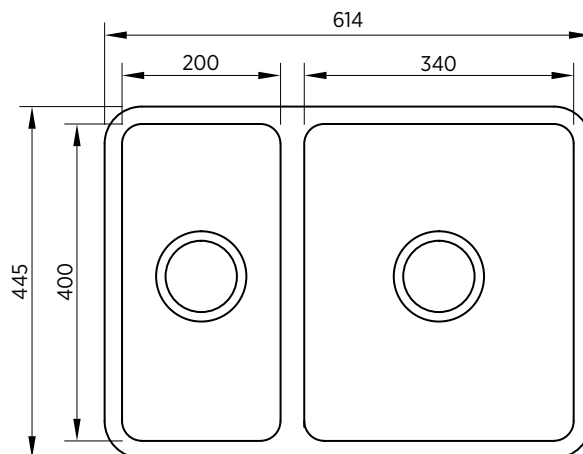

- Square lines and silk finish
- Superior rim finish, designed for abovement or undermount installation
- 1.0 mm thick premium 304 grade stainless steel
- Deep, large capacity bowls
- Easy to clean corners
- Sound deadening
- Designer basket waste

SUMMARY	1 + ½ bowls
ORDER CODE	SKS-KU560
WASTE	90 mm designer basket waste
OVERFLOW	Optional overflow kit available
BOWL SIZE	Standard: 340 x 400 mm, 200 mm deep Half bowl: 200 X 400 mm, 180 mm deep Bowl surround 22 mm, between bowls 30 mm
CAPACITY	Standard: 25 litres Half bowl: 16 litres
ACCESSORIES	A variety of accessories is available.

SEIMA

bathroom | kitchen | laundry

seima.com.au

Please note

- All measurements are in millimetres.
- Always use the actual product to verify cutout.
- Specifications may vary without notice as part of our continuous improvement practices.